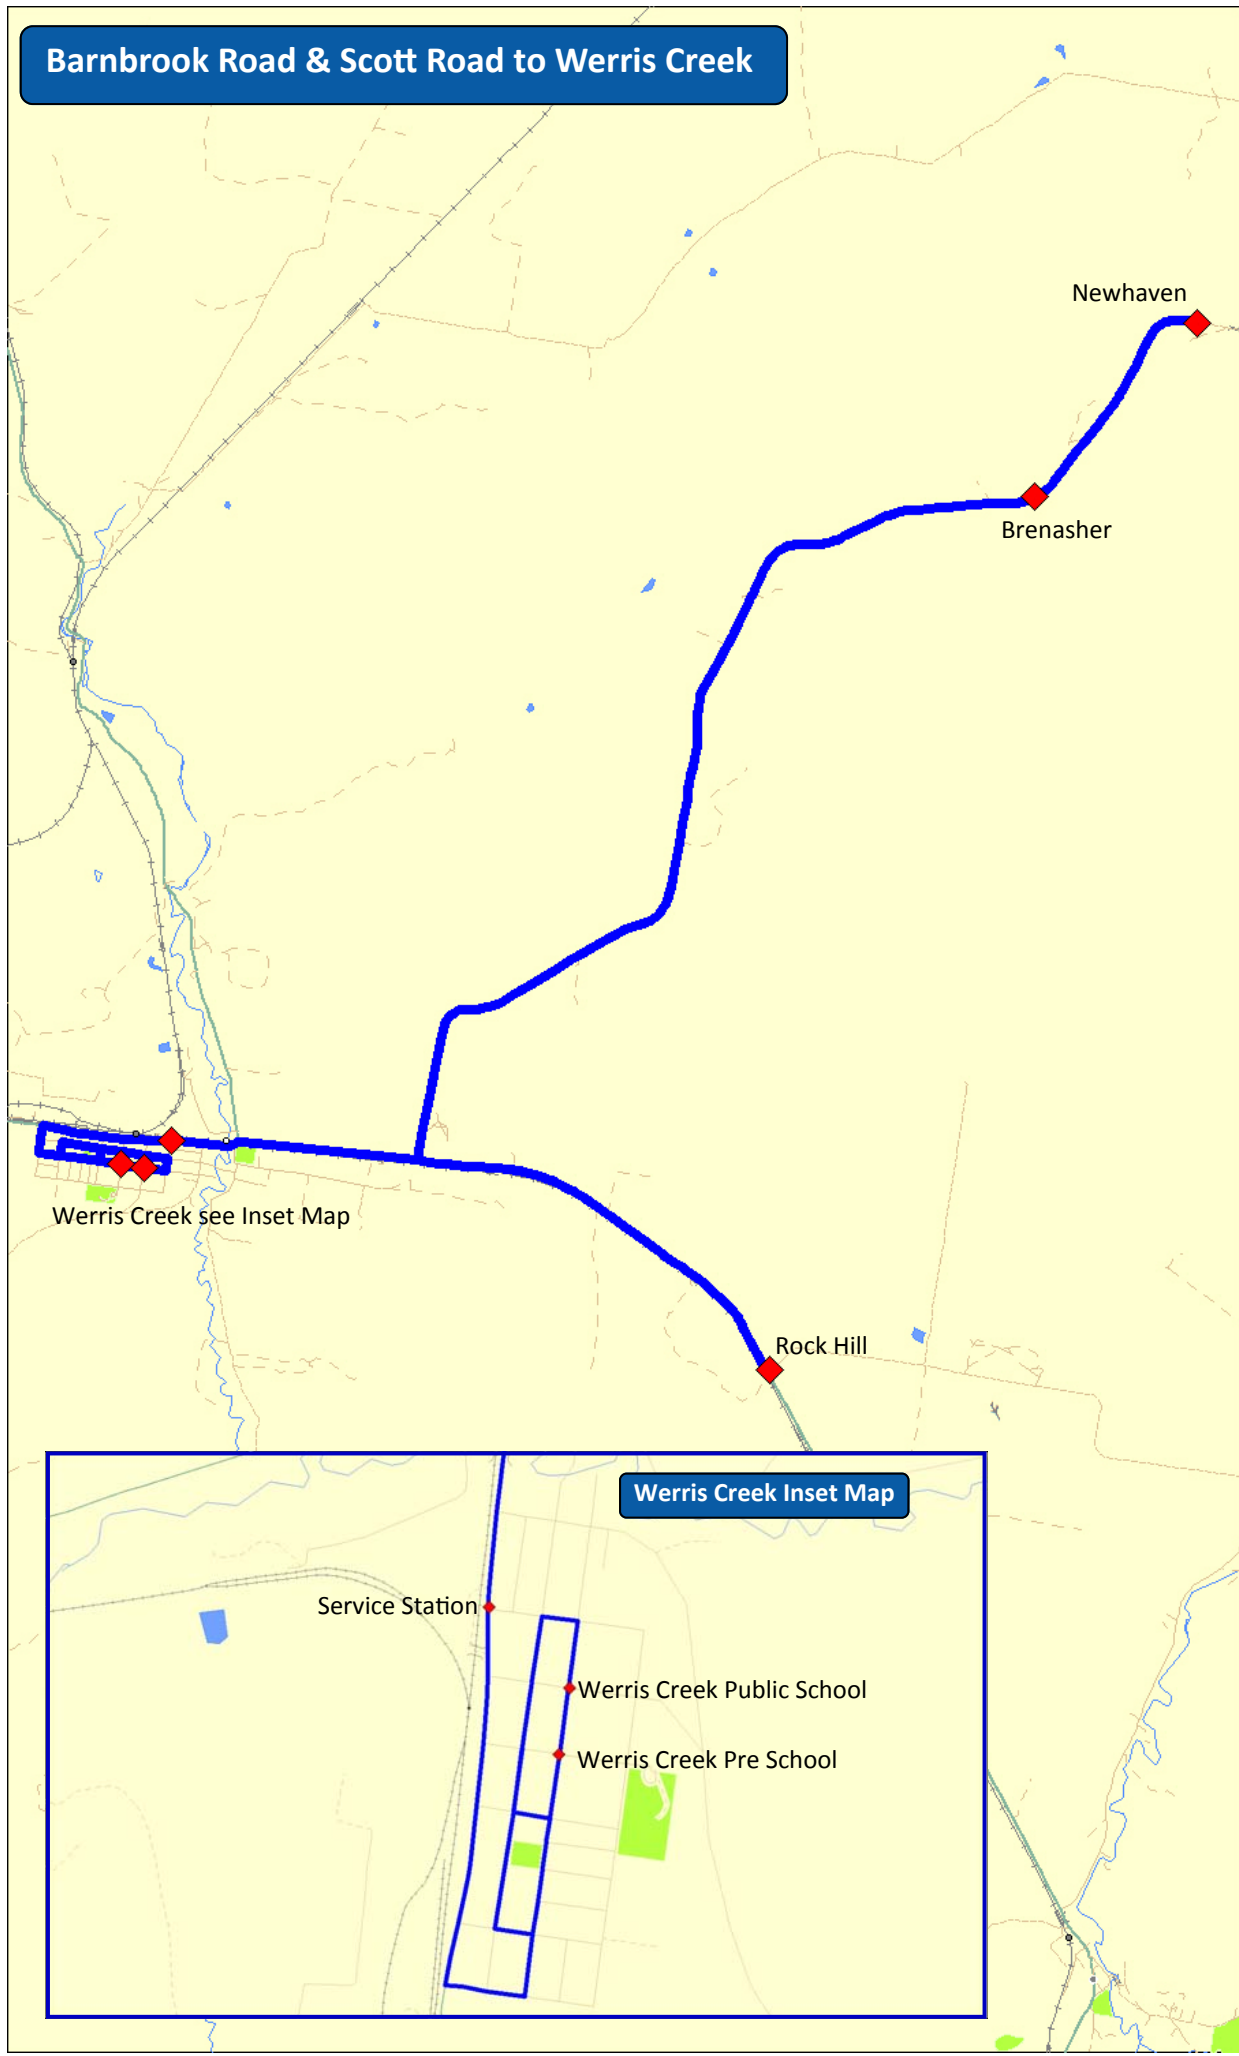

# Barnbrook Road & Scotts Lane to Werris Creek

## Bus Timetable

### Morning Trip

 31	7:40	(L)Henry, (L)Russell, (R)Single - Tamworth Rd, (L)Barnbrook
	8:00	<b>Newhaven</b>
	8:00	U Turn Barnbrook
	8:10	<b>Brenasher</b>
	8:10	Barnbrook
	8:17	(L)Werris Ck Rd
	8:17	(L)Scott Ln U Turn, (R)Werris Ck Rd
	8:23	<b>Rock Hill</b>
	8:23	Werris Ck Rd - Single
	8:30	<b>Shell Service Station</b>
	8:30	Single, (L)Kurrara
	8:35	(L)Dewhurst U Turn Past Poole St - Dewhurst, (R)Gordon, (R)Henry, (R)North, (R) Dewhurst
	8:43	<b>Werris Creek Public School</b>
	8:44	Dewhurst
	8:44	<b>St Josephs School (Werris Creek)</b>
	8:44	Dewhurst, (R)Coronation U Turn
	8:44	<b>Werris Creek Pre School</b>

# Barnbrook Road & Scott Road to Werris Creek

Werris Creek see Inset Map